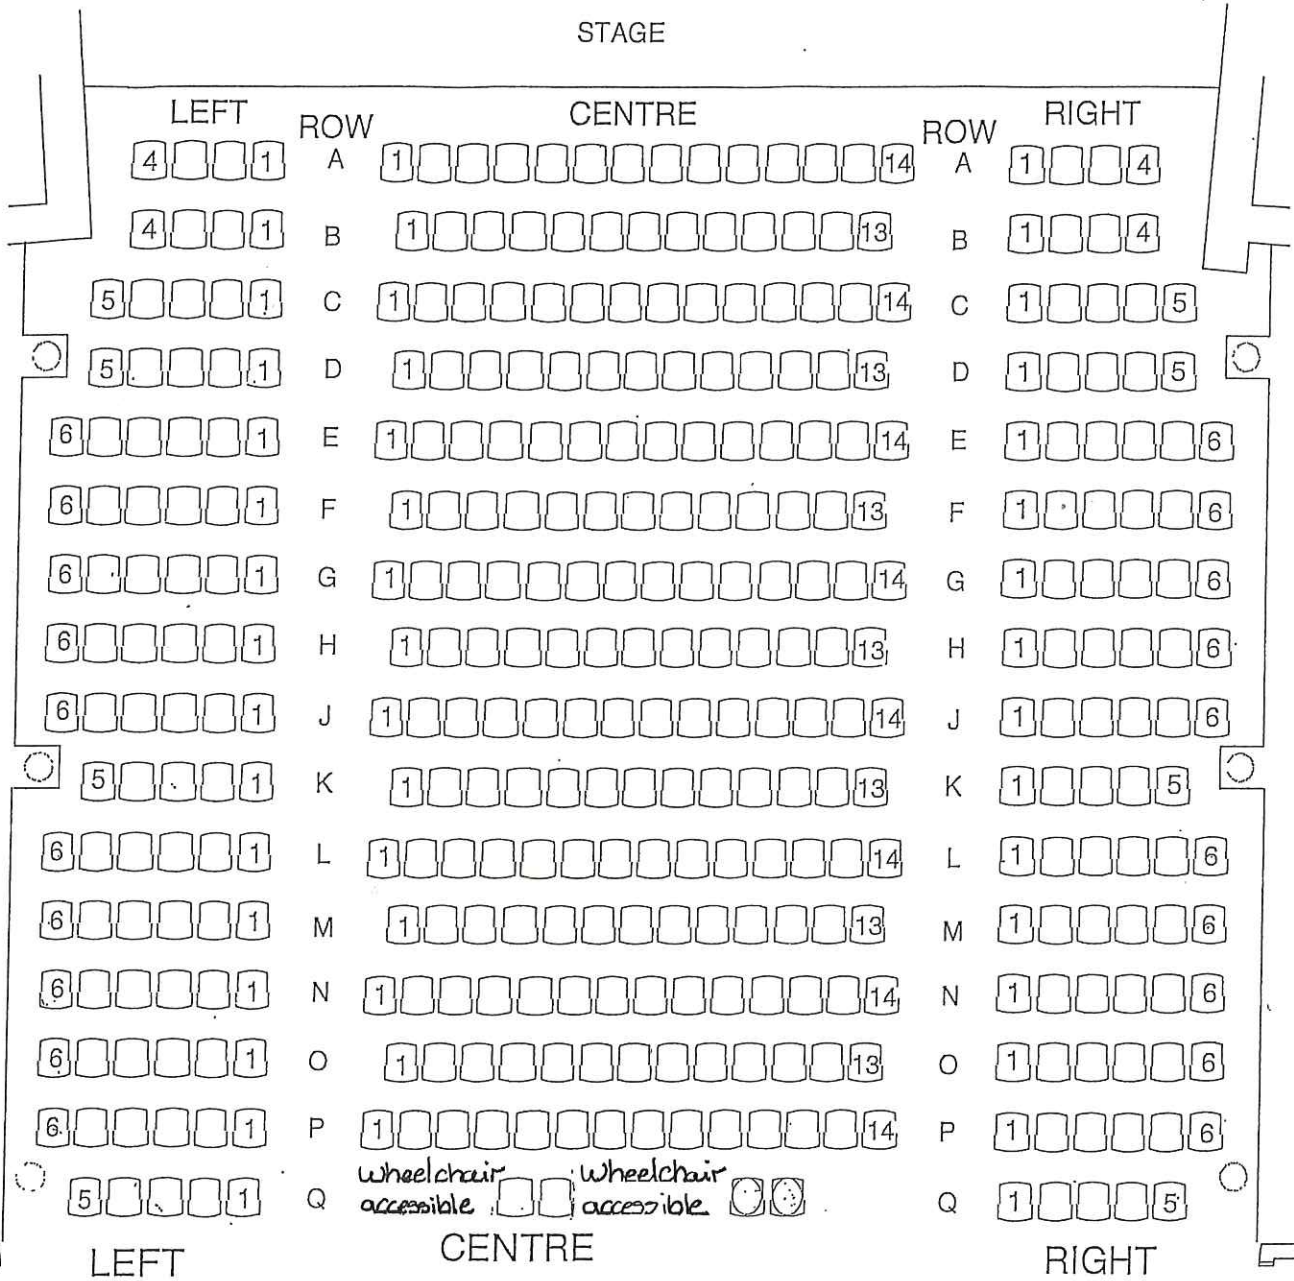

UNIVERSITY OF
CALGARY

THE ECKHARDT-GRAMATTÉ HALL
SEATING PLAN

UNIVERSITY THEATRE SERVICES

STAGE

LEFT

CENTRE

RIGHT