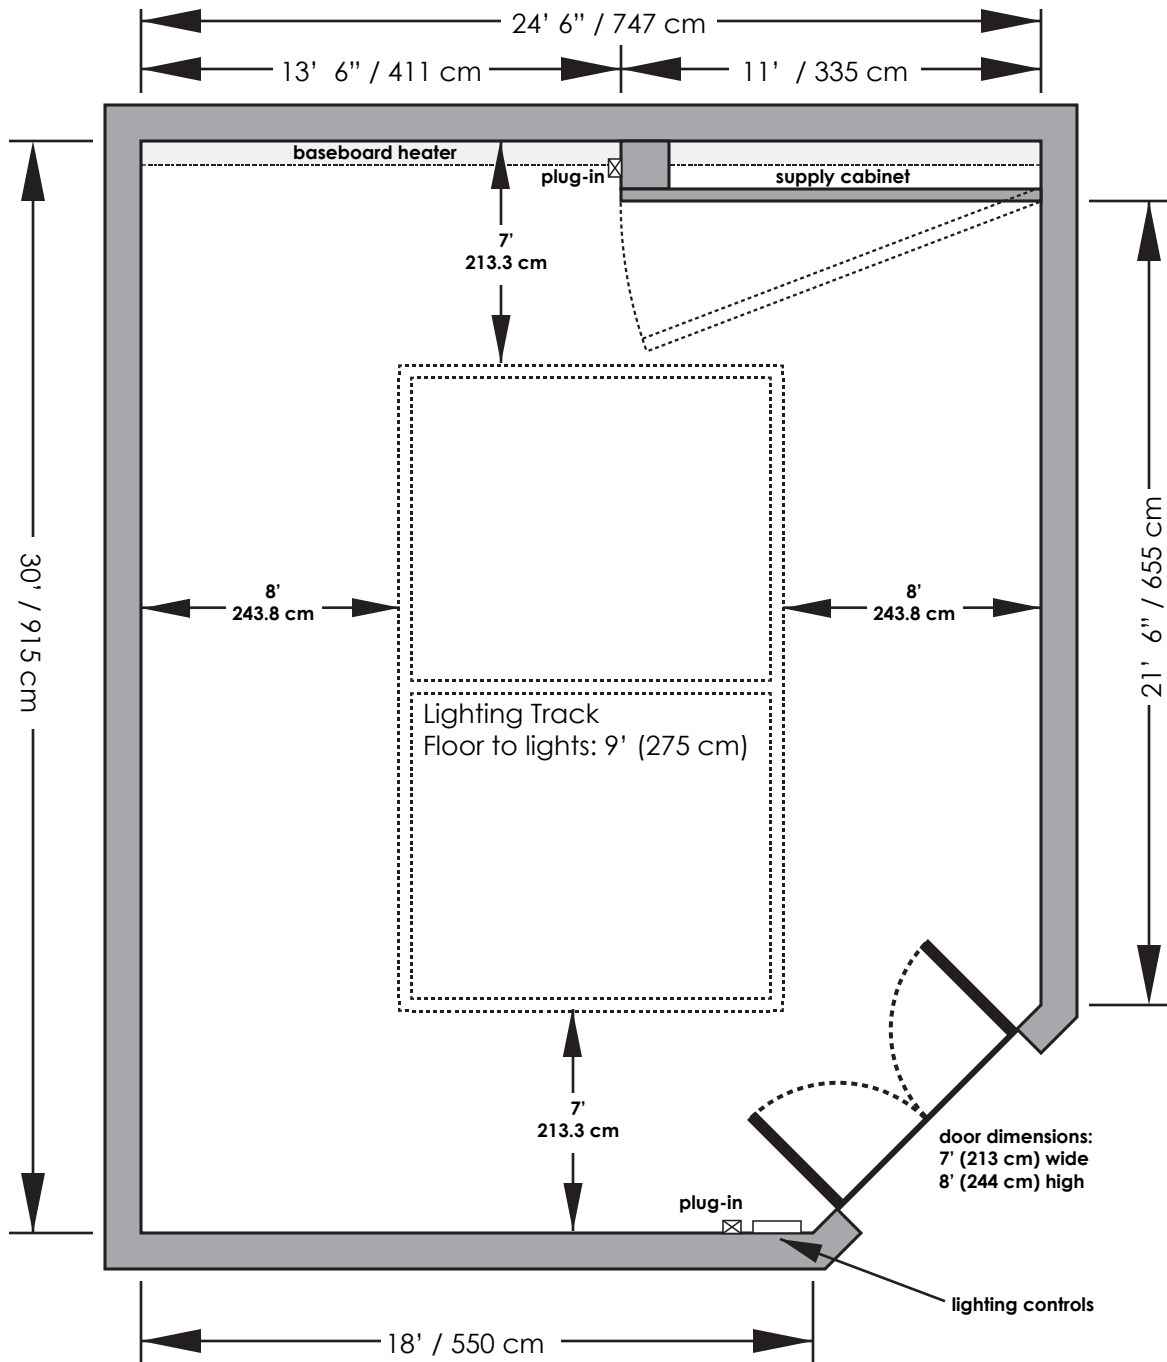

## NOTES:

- Walls are drywall over plywood to 9' 6" (290 cm) height.
- Dimmable standard narrow-beam 1260 lumen / 90 Watt halogen flood lights.
- Suitable for overhead suspension -- open girders, interleaved rods, four ceiling plug-ins.
- Considerable light-spill through doors -- may require blackout paper or curtains to darken room.