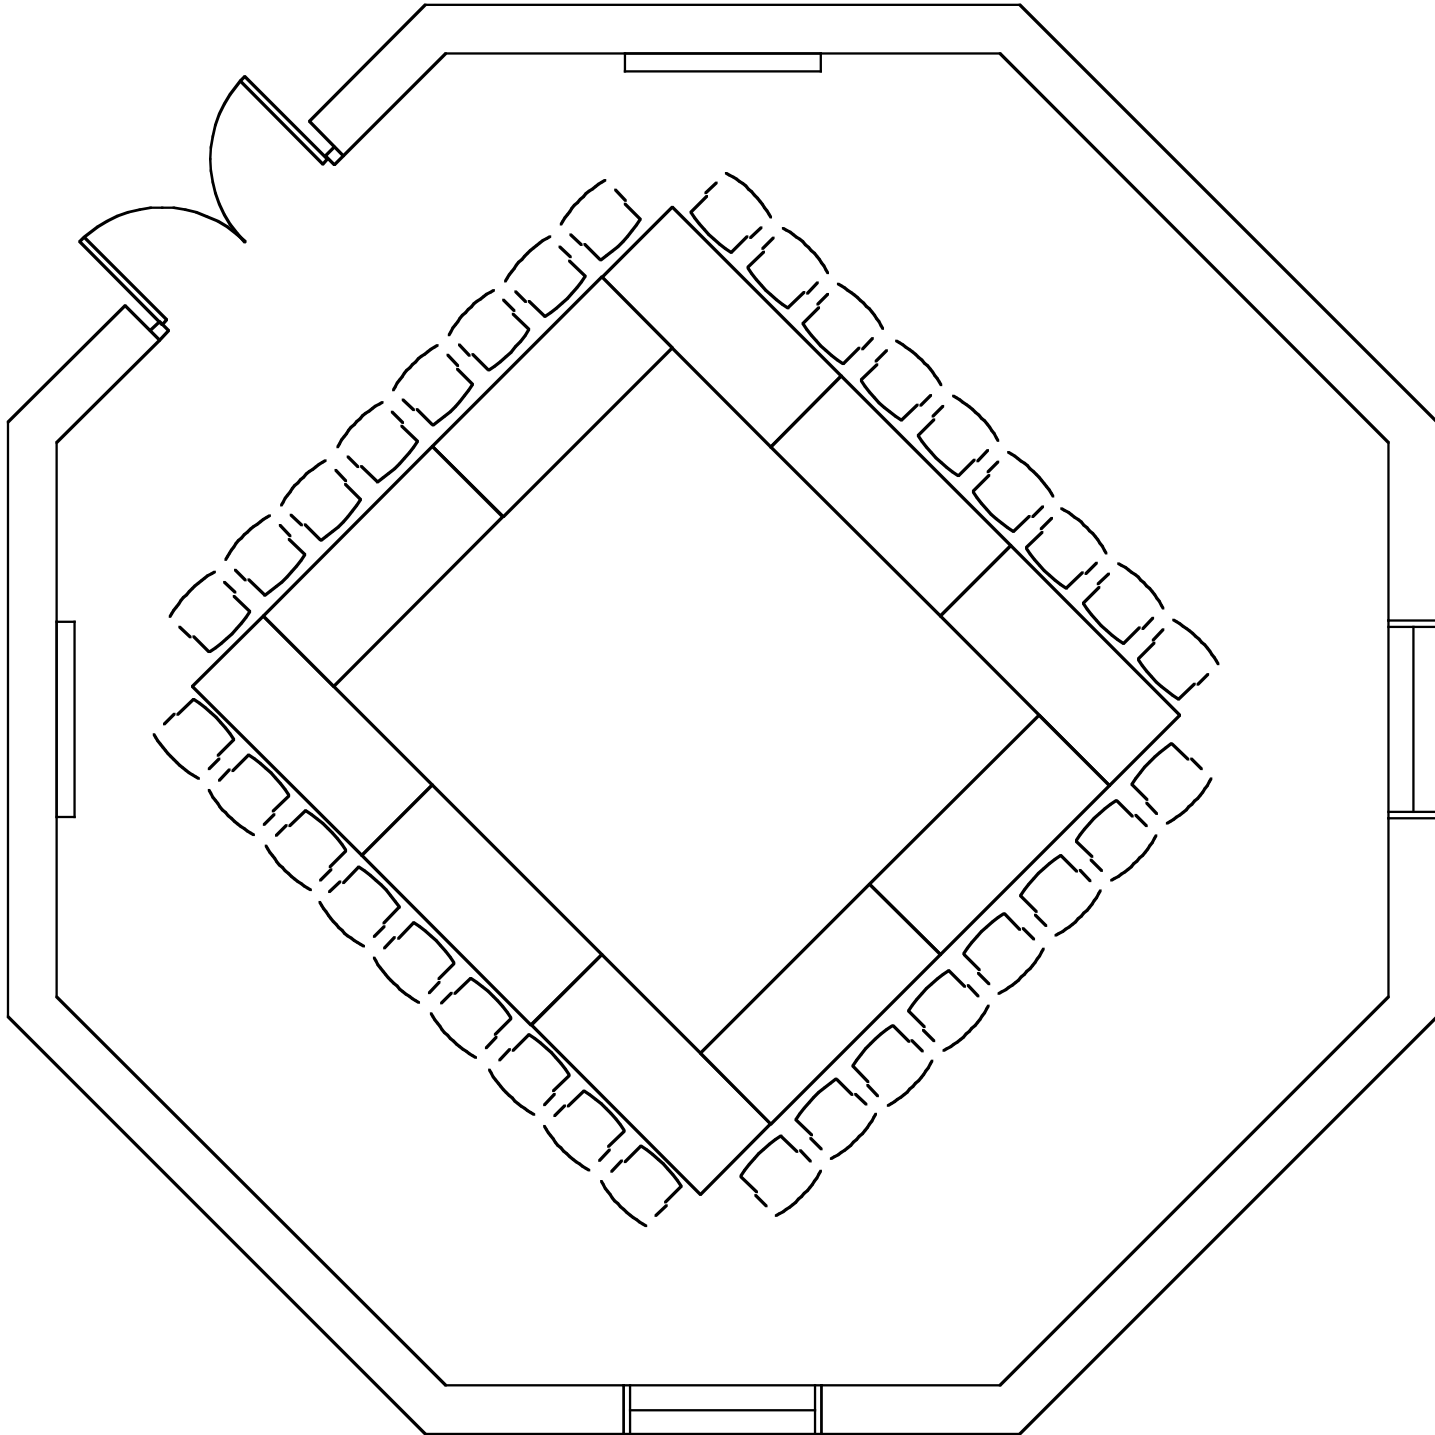

Hollow
square
34 seats

Dimensions:
33'4" X 33'4"
10.1m X 10.1m

ROSA CENTRE
CIBC HUB ROOM

UNIVERSITY OF
CALGARY