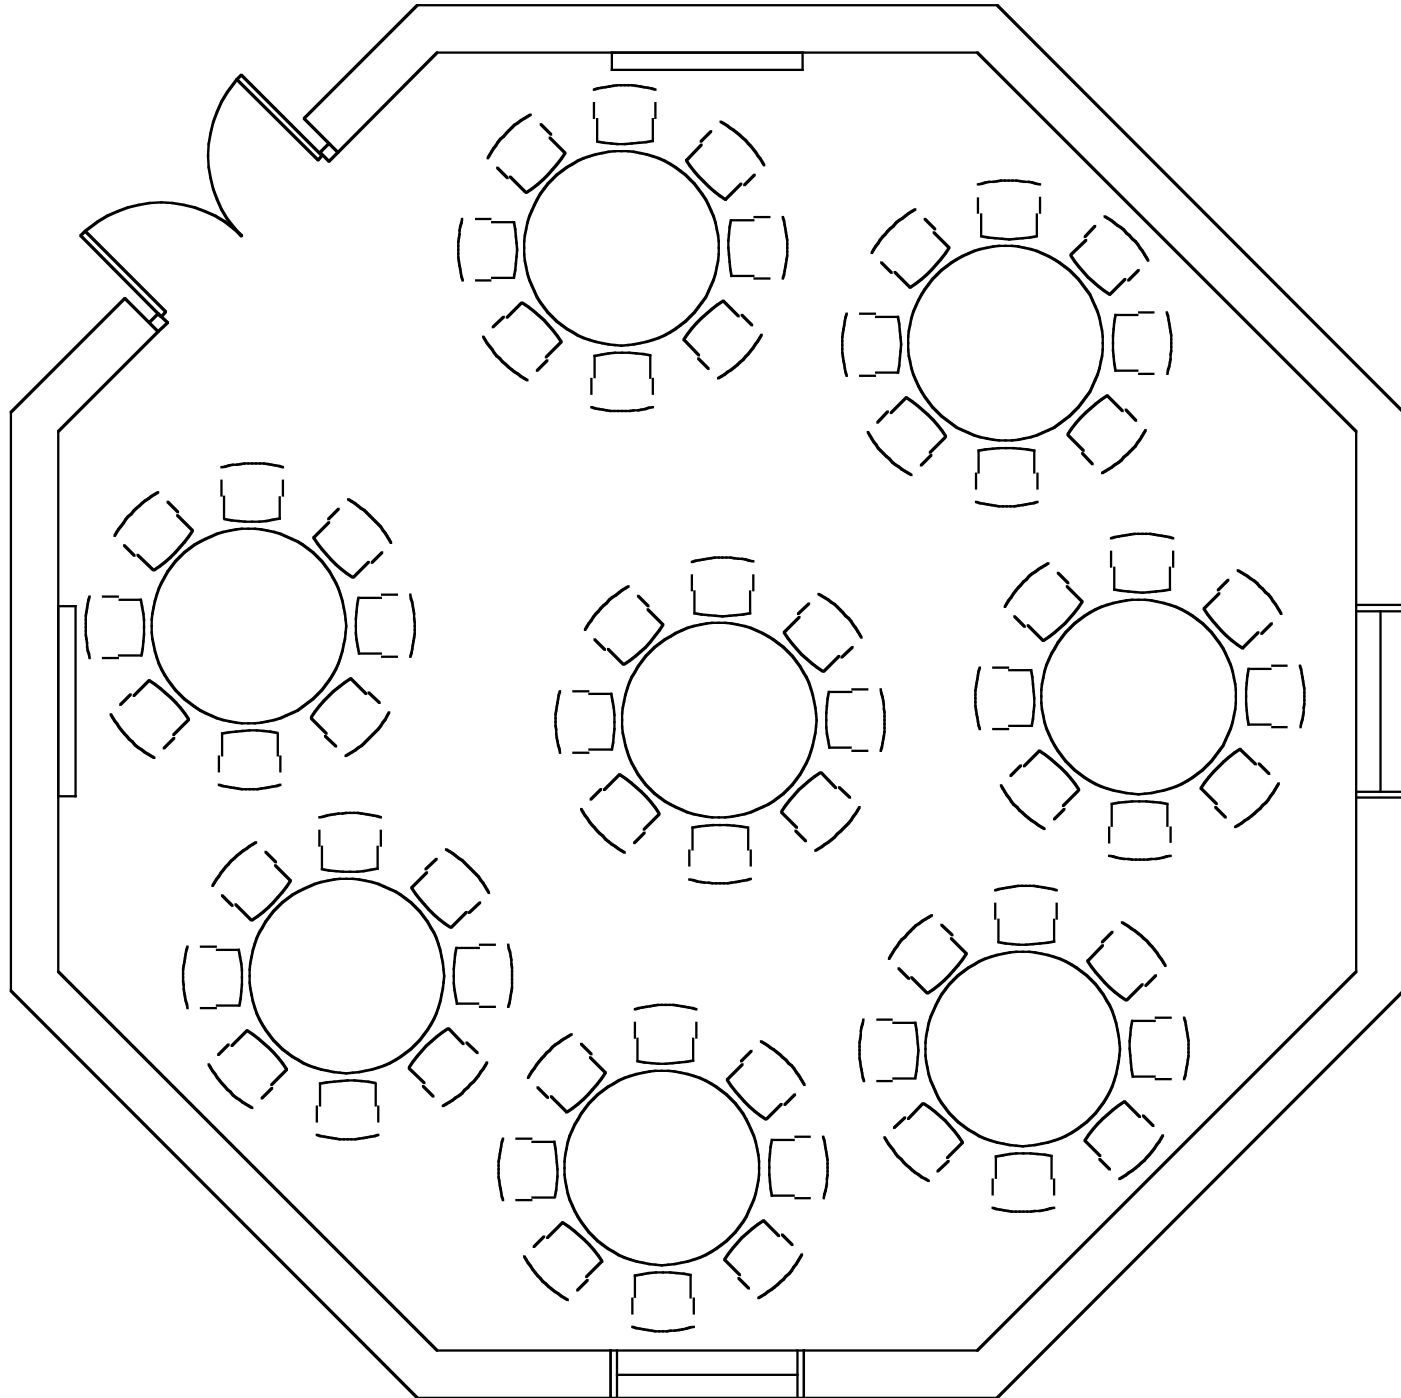

Rounds
64 seats

Dimensions:
33'4" X 33'4"
10.1m X 10.1m

**ROSA CENTRE**
CIBC HUB ROOM

UNIVERSITY OF
CALGARY