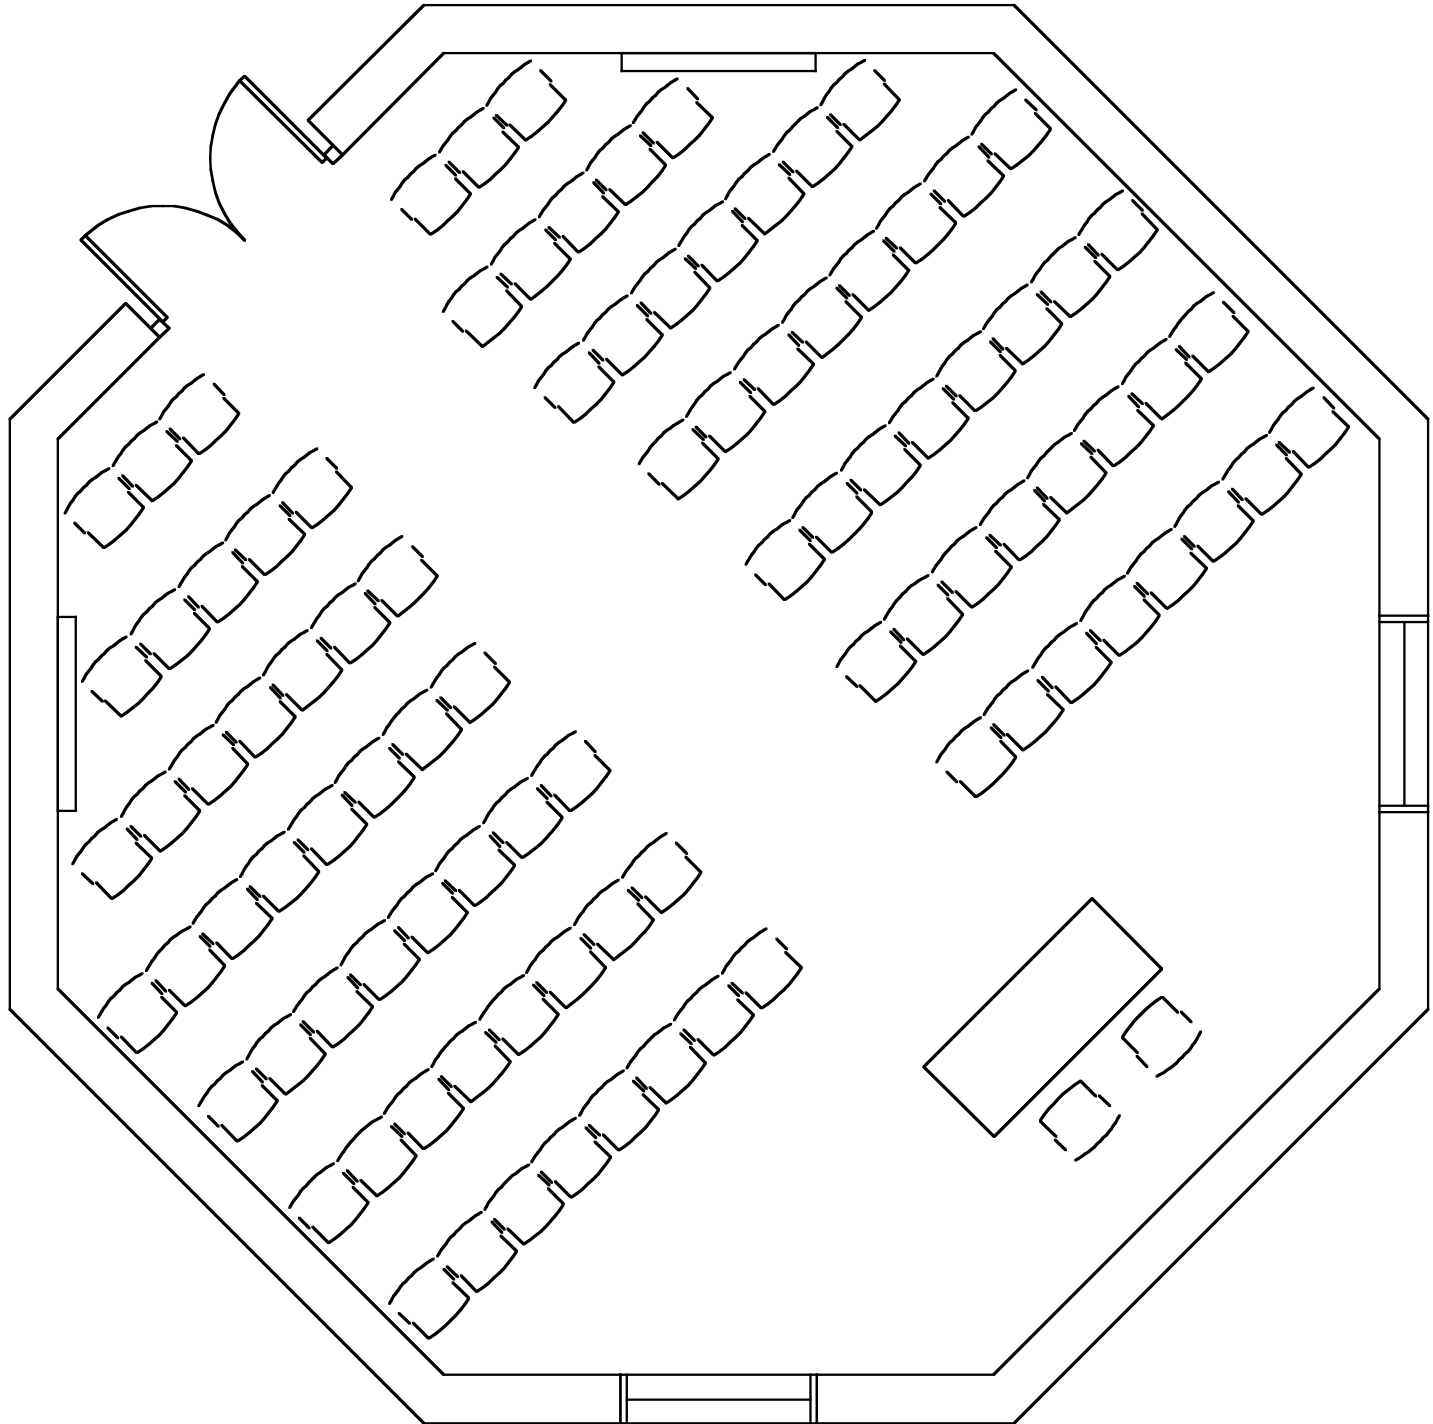

Theatre
94 seats

Dimensions:
33'4" X 33'4"
10.1m X 10.1m

ROSA CENTRE
CIBC HUB ROOM

UNIVERSITY OF
CALGARY