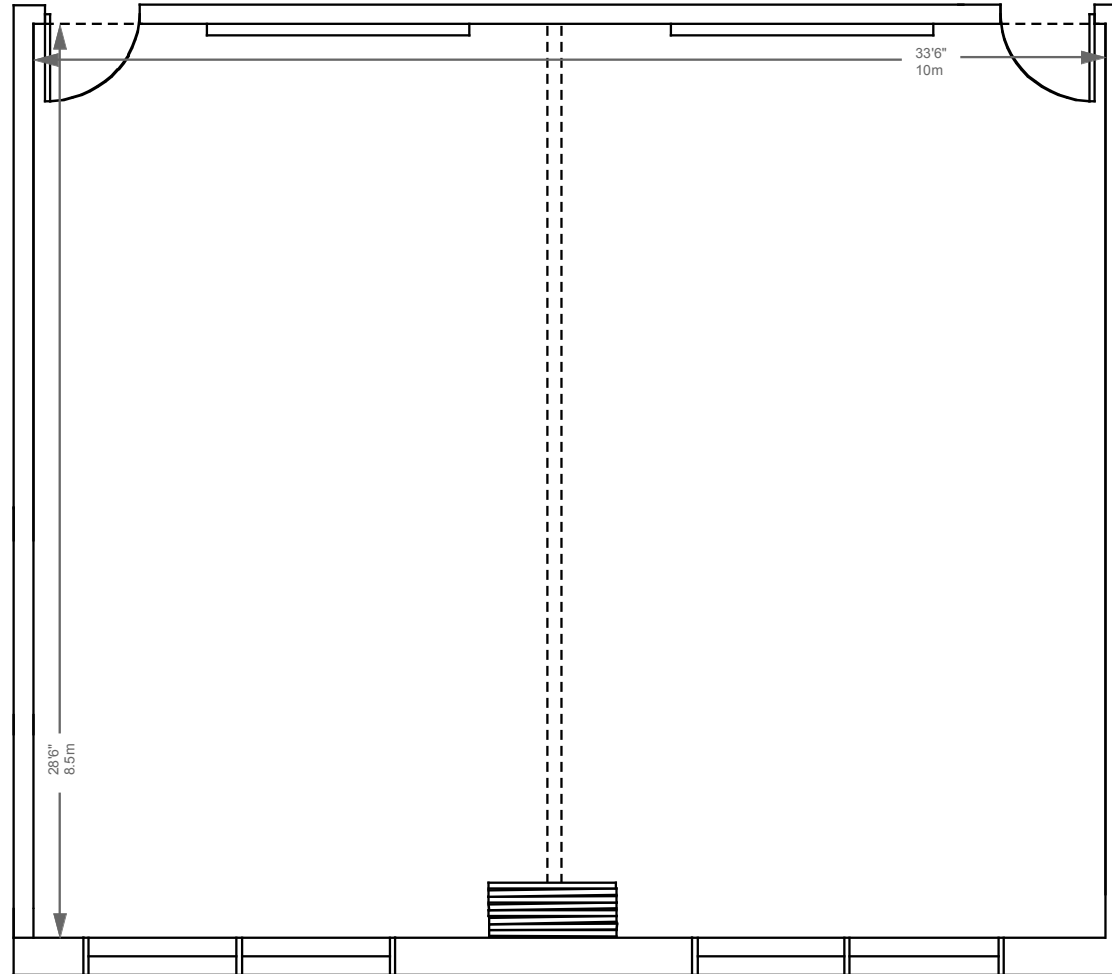

Dimensions:  
33'6" X 28'6"  
10m X 8.5m

**ROZSA CENTRE**  
**EVANS ROOM**

30"X72"table  
with 3 chairs

36"X84" table  
with 4 chairs

60" round  
with 8 chairs

Armchair

Sofa

UNIVERSITY OF  
**CALGARY**