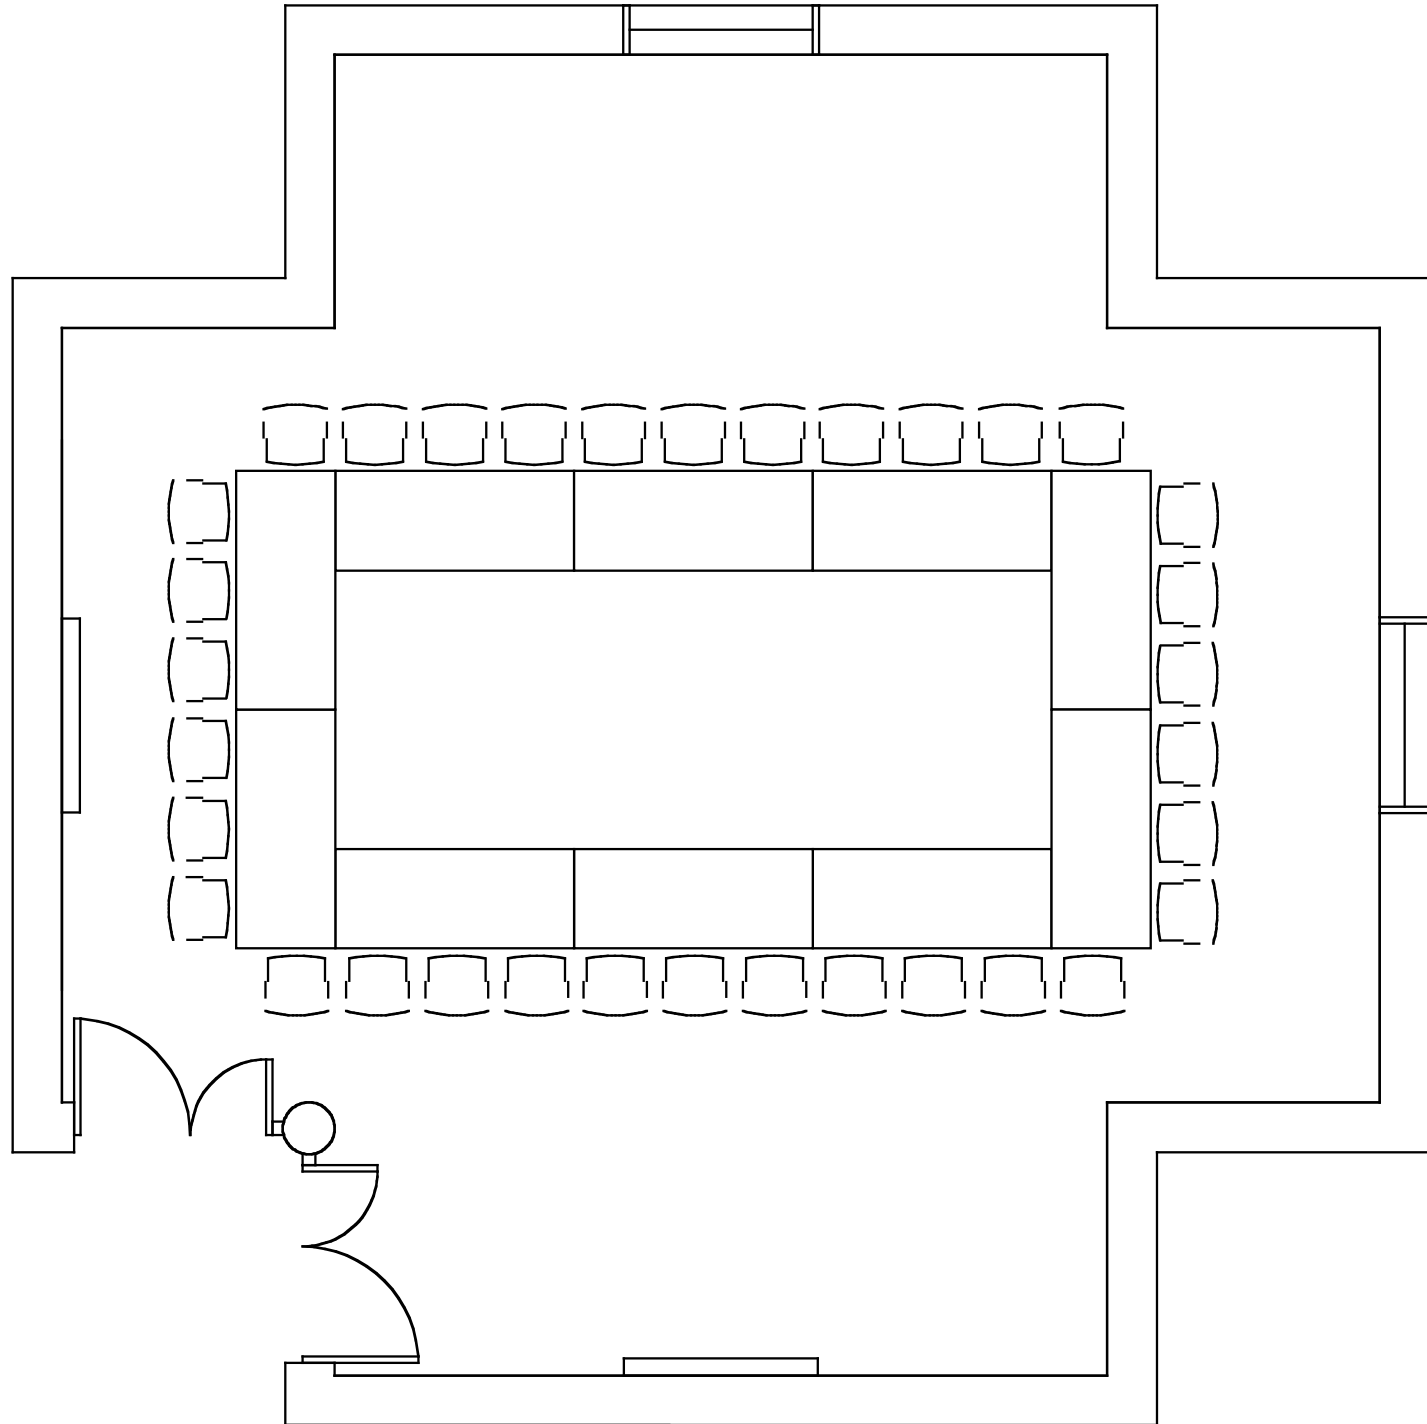

Hollow
Square
34 seats

Dimensions:
33'2" X 33'2"
10.1m X 10.1m

SCOTIABANK MILLING AREA

UNIVERSITY OF
CALGARY